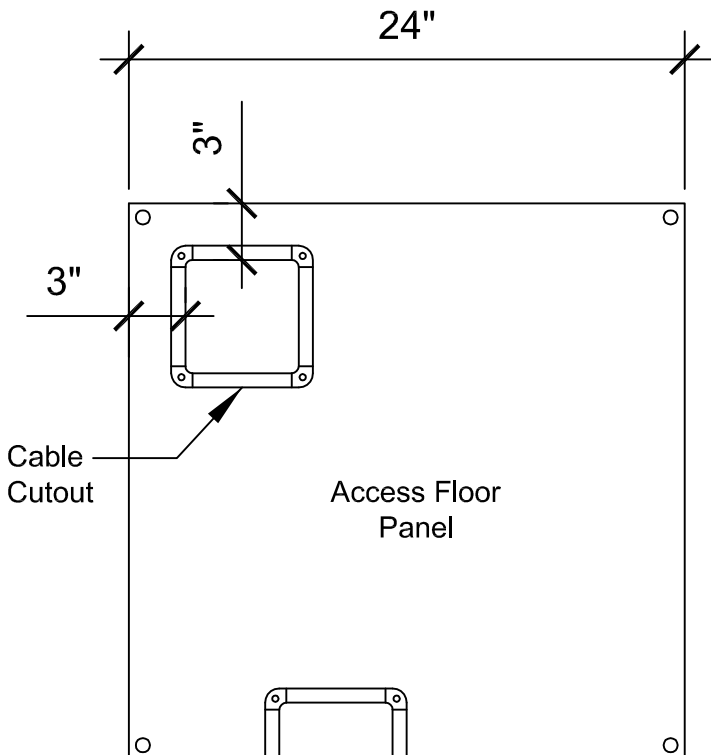

IRVINE
ACCESS FLOORS
 9425 Washington Blvd., Suite Y-WW
 Laurel, MD 20723
 Phone: (301) 617-9333 Fax: (301) 617-9907
 www.irvineaccessfloors.com

"L" TRIM EDGE VINYL CABLE CUTOUT

NOTE:
 Layouts are not to scale.

"L" Vinyl Trim Edge with Pre-Formed Corners

"L" Vinyl Trim Edge

LEGEND

- A. Pre-Formed Corner
- B. Access Floor Panel
- C. Screw
- D. Floor Covering
- E. Electrical Cables
- F. "L" Trim Cut to Size