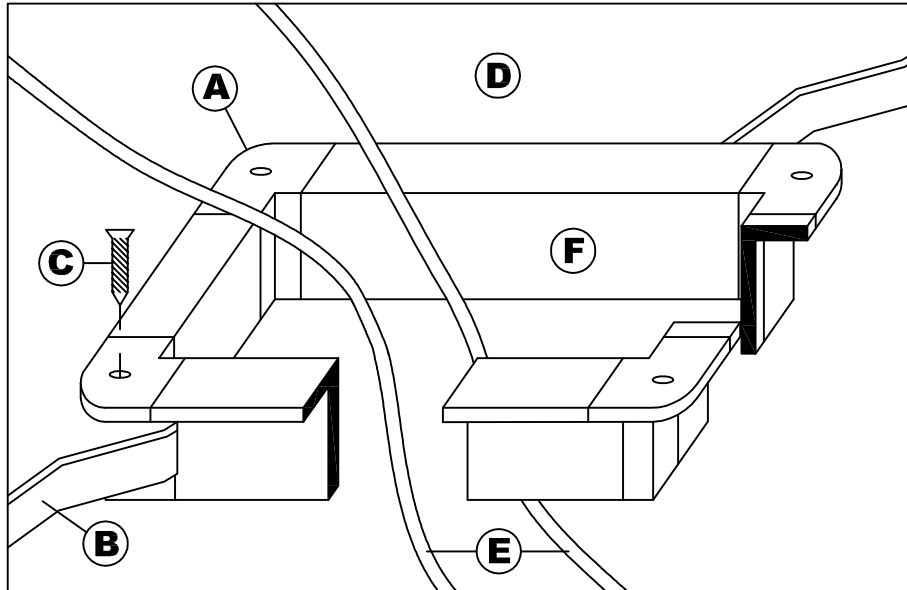

IRVINE
ACCESS FLOORS
 9425 Washington Blvd., Suite Y-WW
 Laurel, MD 20723
 Phone: (301) 617-9333 Fax: (301) 617-9907
 www.irvineaccessfloors.com

"L" TRIM EDGE VINYL CABLE CUTOUT

NOTE:
 Layouts are not to scale.

"L" Vinyl Trim Edge with Pre-Formed Corners

"L" Vinyl Trim Edge

LEGEND

- A. Pre-Formed Corner
- B. Access Floor Panel
- C. Screw
- D. Floor Covering
- E. Electrical Cables
- F. "L" Trim Cut to Size