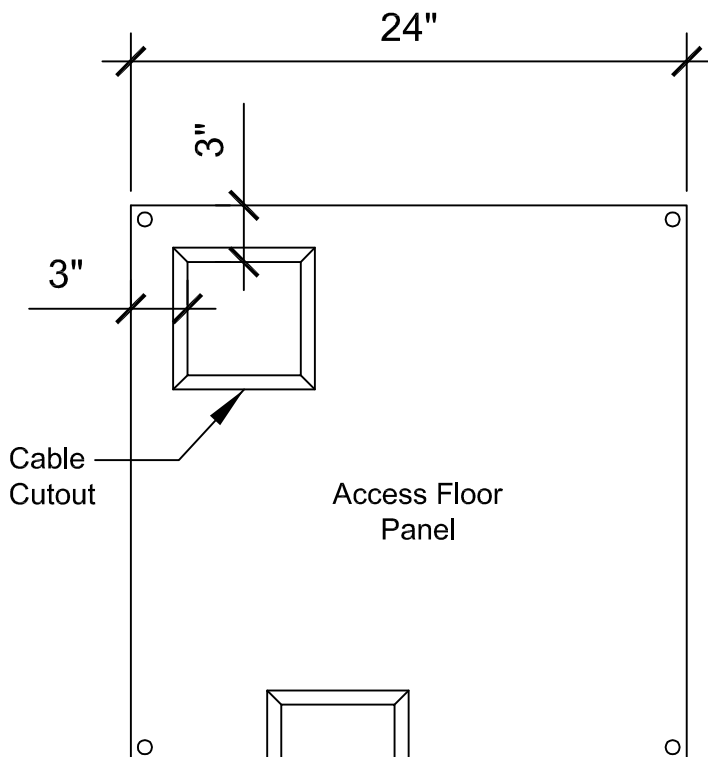

IRVINE ACCESS FLOORS

9425 Washington Blvd., Suite Y-WW

Laurel, MD 20723

Phone: (301) 617-9333 Fax: (301) 617-9907

www.irvineaccessfloors.com

"F" TRIM EDGE EXTRUDED VINYL CABLE CUTOUT

NOTE:

Layouts are not to scale.

"F" Trim Edge with Mitred Corners

"F" Trim Edge Extruded Vinyl

LEGEND

- A. Cellular Foam Rubber
- B. Access Floor Panel
- C. Screw
- D. Floor Covering
- E. Electrical Cables
- F. "F" Trim Cutout Assembly