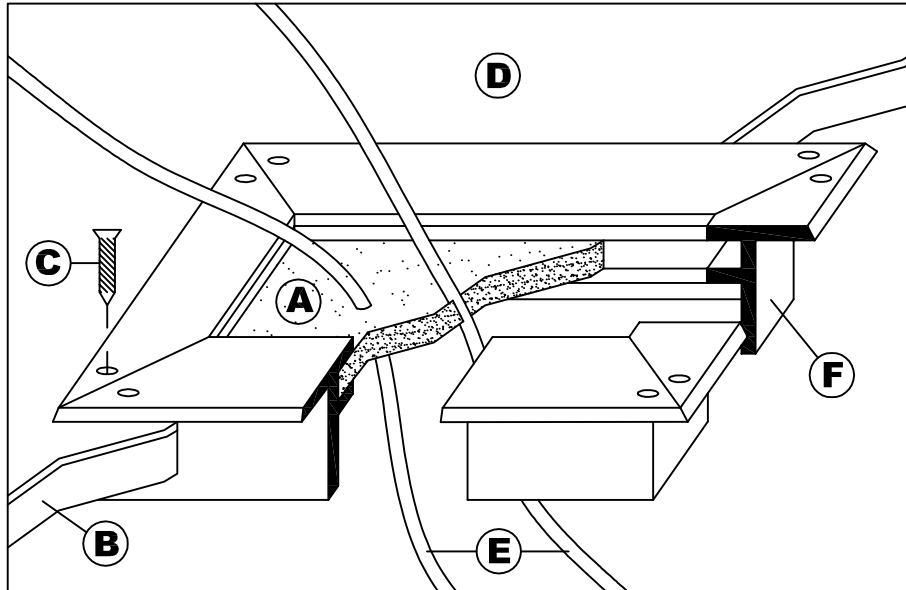

IRVINE ACCESS FLOORS

9425 Washington Blvd., Suite Y-WW

Laurel, MD 20723

Phone: (301) 617-9333 Fax: (301) 617-9907

www.irvineaccessfloors.com

"F" TRIM EDGE EXTRUDED VINYL CABLE CUTOUT

NOTE:

Layouts are not to scale.

"F" Trim Edge with Mitred Corners

"F" Trim Edge Extruded Vinyl

LEGEND

- A. Cellular Foam Rubber
- B. Access Floor Panel
- C. Screw
- D. Floor Covering
- E. Electrical Cables
- F. "F" Trim Cutout Assembly