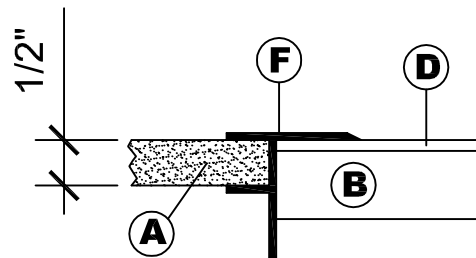

IRVINE ACCESS FLOORS

9425 Washington Blvd., Suite Y-WW

Laurel, MD 20723

Phone: (301) 617-9333 Fax: (301) 617-9907

www.irvineaccessfloors.com

"F" TRIM EDGE EXTRUDED VINYL CABLE CUTOUT

NOTE:

Layouts are not to scale.

"F" Trim Edge with Mitred Corners

"F" Trim Edge Extruded Vinyl

LEGEND

- A. Cellular Foam Rubber
- B. Access Floor Panel
- C. Screw
- D. Floor Covering
- E. Electrical Cables
- F. "F" Trim Cutout Assembly